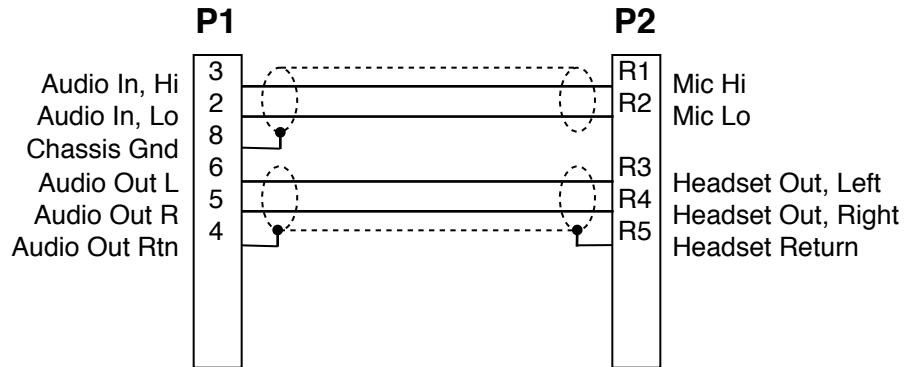

P/N: CA-D15M-TJ105-L-B\_01

Length in Feet

**Assembly Notes**

- (1) P1: Male, metal, DB-15 connector. Includes metal chrome backshell, strain relief & male screwlock assembly.
- (2) P2: Female, Nexus TJ-105 (U385/U, M641/22-01) with strain relief.
- (3) Cable: Low capacitance, shielded, audio cable.  
P/N: Canare MR202-2AT
- (4) Wire as shown in schematic.

Rev	Date	Originator	Description
01	12-10-09	NAK	Original

		<b>ADVANCED SIMULATION TECHNOLOGY inc.</b> 500A Huntmar Park Drive, Herndon, VA 20170 <a href="http://www.asti-usa.com">www.asti-usa.com</a>
Cage Code	OVFW3	
Title	ACU2 to TJ-105 for stereo headsets	
Dwg #	CA-D15M-TJ105-L-B_01	
Sheet	1 of 1	